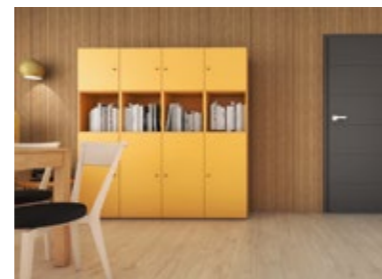

The manufacturer reserves the right to make changes to the colours, dimensions, and functions of the presented products. This catalogue is published for reference purposes only. The catalogue presents sample designs from the product range. Some of the items presented in the layout photos are only used as decoration and are not for sale. Copying and distribution of any materials contained in the catalogue without the written consent of the publisher is prohibited. The colours in the catalogue may differ from reality. All data contained in the catalogue are valid in the month of printing – September 2022.