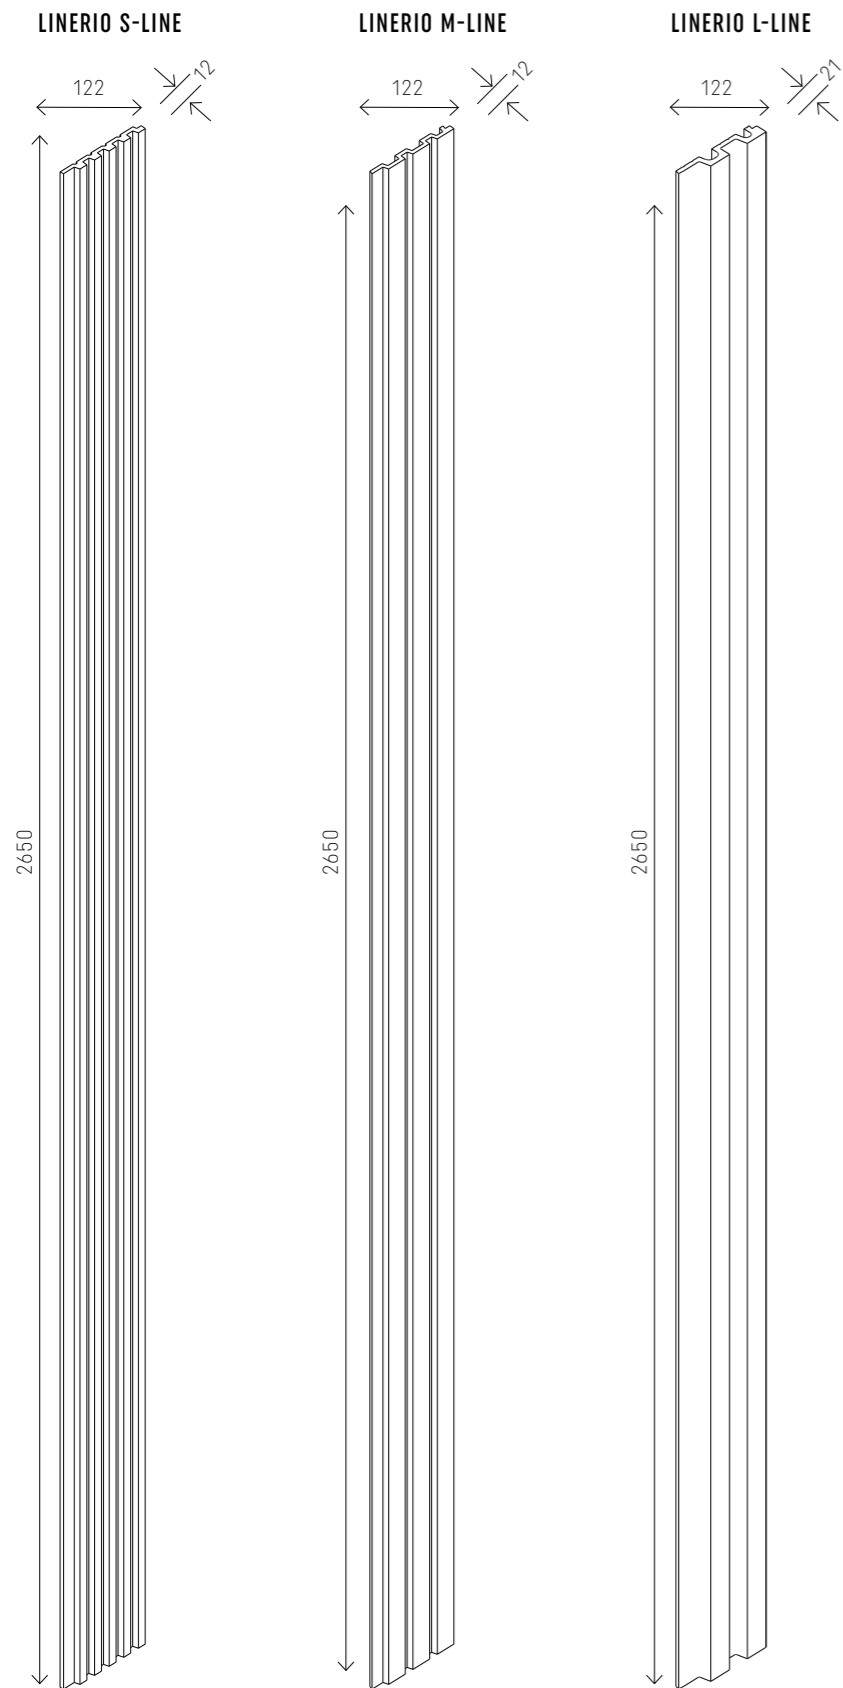

## FINISHING TRIMS

To finish the wall, you can use dedicated trims, which, like the panels, are mounted with adhesive. For each of the panel types, you can choose the right and left trims, while the universal trim will allow you to finish the top and bottom of the wall.

# PANELS DIMENSION